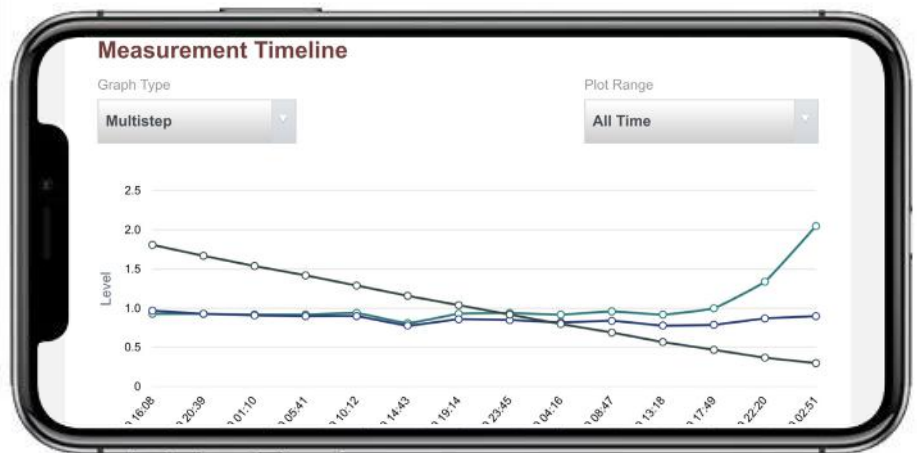

SCS LIVEVIEW MOBILE APP

Live Device Room Readings (All Rooms Currently Added For Device) ⓘ

Rm	Avg	P1	P2	P3	P4	P5	P6	O₂	CO₂
Room 1	34.6	34.2	39.2	32.9	32.2	--	--	20.4	-0.09
Room 2	35.2	36.5	34.9	--	34.2	--	--	19.4	0.20
Room 3	32.3	32.2	32.9	30.9	33.3	--	--	1.4	0.87
Room 4	32.6	32.9	32.9	32.7	32.0	--	--	1.4	0.95
Room 5	36.4	36.0	36.0	38.3	35.4	--	--	19.8	0.15
Room 6	36.0	35.6	36.1	36.0	36.5	--	--	20.0	-0.03

Keep track of your Pods and 6000s on the go with our mobile apps. All the same functionality of the web-based portal, optimized for quick and easy use on mobile devices. Check live room readings, examine data records, and more, from anywhere with an internet connection.

FEATURES

- Same Functionality, Optimized for Mobile Devices
- Free Download
- Available for both iOS and Android Devices

Sample SCS LiveView Mobile Screenshots

© 2019 STORAGE CONTROL SYSTEMS, LTD. ALL RIGHTS RESERVED. CONTACT US FOR MORE INFORMATION.

STORAGE CONTROL SYSTEMS, INC
100 APPLEWOOD DRIVE SPARTA MICHIGAN · SODUS NEW YORK · UNION GAP WASHINGTON
T 616.887.7994 · F 616.887.1128 · INFO@STORAGECONTROL.COM · STORAGECONTROL.COM