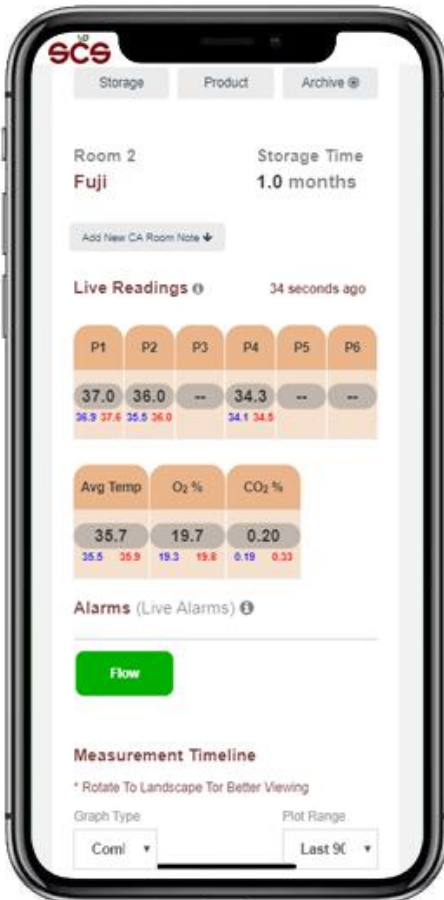

SCS LIVEVIEW MOBILE APP

Live Device Room Readings (All Rooms Currently Added For Device) ⓘ

Rm	Avg	P1	P2	P3	P4	P5	P6	O ₂	CO ₂
Room 1	34.6	34.2	39.2	32.9	32.2	--	--	20.4	-0.09
Room 2	35.2	36.5	34.9	--	34.2	--	--	19.4	0.20
Room 3	32.3	32.2	32.9	30.9	33.3	--	--	1.4	0.87
Room 4	32.6	32.9	32.9	32.7	32.0	--	--	1.4	0.95
Room 5	36.4	36.0	36.0	38.3	35.4	--	--	19.8	0.15
Room 6	36.0	35.6	36.1	36.0	36.5	--	--	20.0	-0.03

Keep track of your Pods and 6000s on the go with our mobile apps. All the same functionality of the web-based portal, optimized for quick and easy use on mobile devices. Check live room readings, examine data records, and more, from anywhere with an internet connection.

FEATURES

- Same Functionality, Optimized for Mobile Devices
- Free Download
- Available for both iOS and Android Devices

Sample SCS LiveView Mobile Screenshots

© 2019 STORAGE CONTROL SYSTEMS, LTD. ALL RIGHTS RESERVED. CONTACT US FOR MORE INFORMATION.